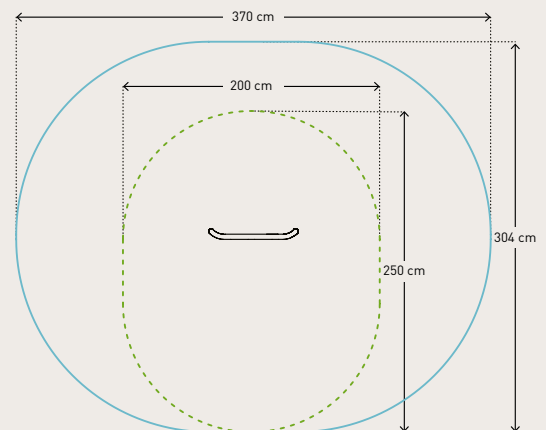

Technical data

Product no.: no-001

SPIRER 110

Dimension in cm: L65 x W9 x H15 cm
Material: Steel
Corrosion class: C4
Surface treatment: Rust-protected and powder-coated

Area of movement: 
Training space: 
Free height of fall: -
Fall protection required: None
According to: EN 16630:2015

Please note:

As a general rule, the green lines  are not allowed to overlap each other. However the blue lines  can overlap both the blue and the green lines, BUT there cannot be any solid or hard objects inside the blue circle. (Trees, stones, other fitness equipment, etc.)