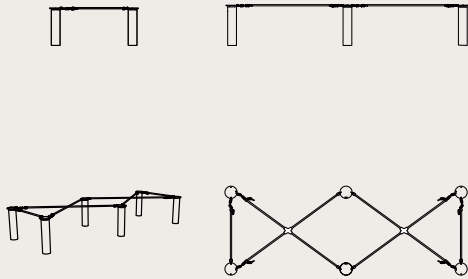

Technical data

Product no.: no-110

OCR NETWORK OF WIRES - SINGLE

Dimension in cm: L316 x W116 x H50 cm
Material: Steel and Taifun rope
Corrosion class: C4
Surface treatment: Rust-protected and powder-coated

Area of movement: 
Training space: 
Free height of fall: -
Fall protection required: None

Please note:

As a general rule, the green lines  are not allowed to overlap each other. However the blue lines  can overlap both the blue and the green lines, BUT there cannot be any solid or hard objects inside the blue circle. (Trees, stones, other fitness equipment, etc.)