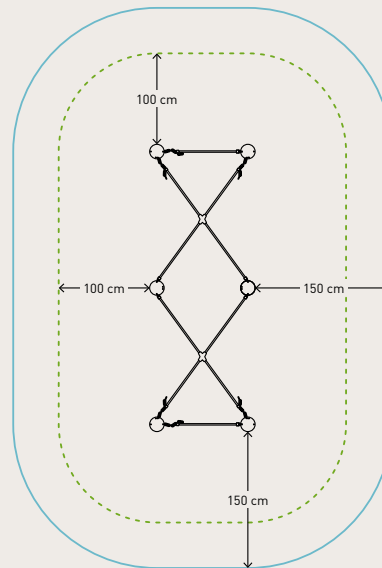

Technical data

Product no.: no-110

OCR NETWORK OF WIRES - SINGLE

Dimension in cm: L316 x W116 x H50 cm
Material: Steel and Taifun rope
Corrosion class: C4
Surface treatment: Rust-protected and powder-coated

Area of movement: 
Training space: 
Free height of fall: -
Fall protection required: None

Please note:

As a general rule, the green lines  are not allowed to overlap each other. However the blue lines  can overlap both the blue and the green lines, BUT there cannot be any solid or hard objects inside the blue circle. (Trees, stones, other fitness equipment, etc.)

NOORD