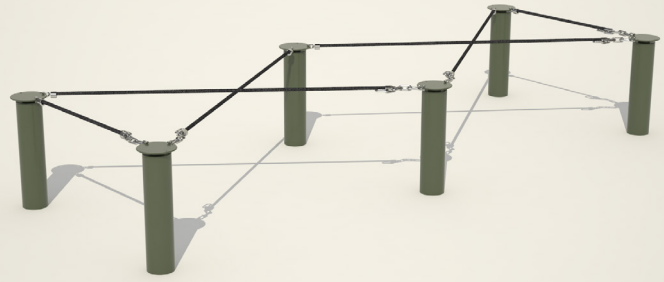

Technical data

Product no.: no-110

OCR NETWORK OF WIRES - SINGLE

Dimension in cm: L316 x W116 x H50 cm
Material: Steel and Taifun rope
Corrosion class: C4
Surface treatment: Rust-protected and powder-coated

Area of movement: 
Training space: 
Free height of fall: -
Fall protection required: None

Please note:

As a general rule, the green lines  are not allowed to overlap each other. However the blue lines  can overlap both the blue and the green lines, BUT there cannot be any solid or hard objects inside the blue circle. (Trees, stones, other fitness equipment, etc.)