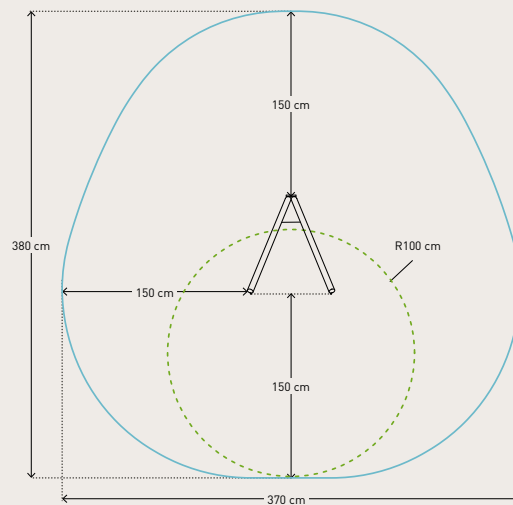

Technical data

Product no.: no-030

SPIRER TRX - LONG

Dimension in cm: L78 x W71 x H230 cm
Material: Steel and TRX rope
Corrosion class: C4
Surface treatment: Rust-protected and powder-coated

Area of movement: 
Training space: 
Free height of fall: -
Fall protection required: Lawn as minimum
According to: EN 16630:2015

Please note:

As a general rule, the green lines  are not allowed to overlap each other. However the blue lines  can overlap both the blue and the green lines, BUT there cannot be any solid or hard objects inside the blue circle. (Trees, stones, other fitness equipment, etc.)